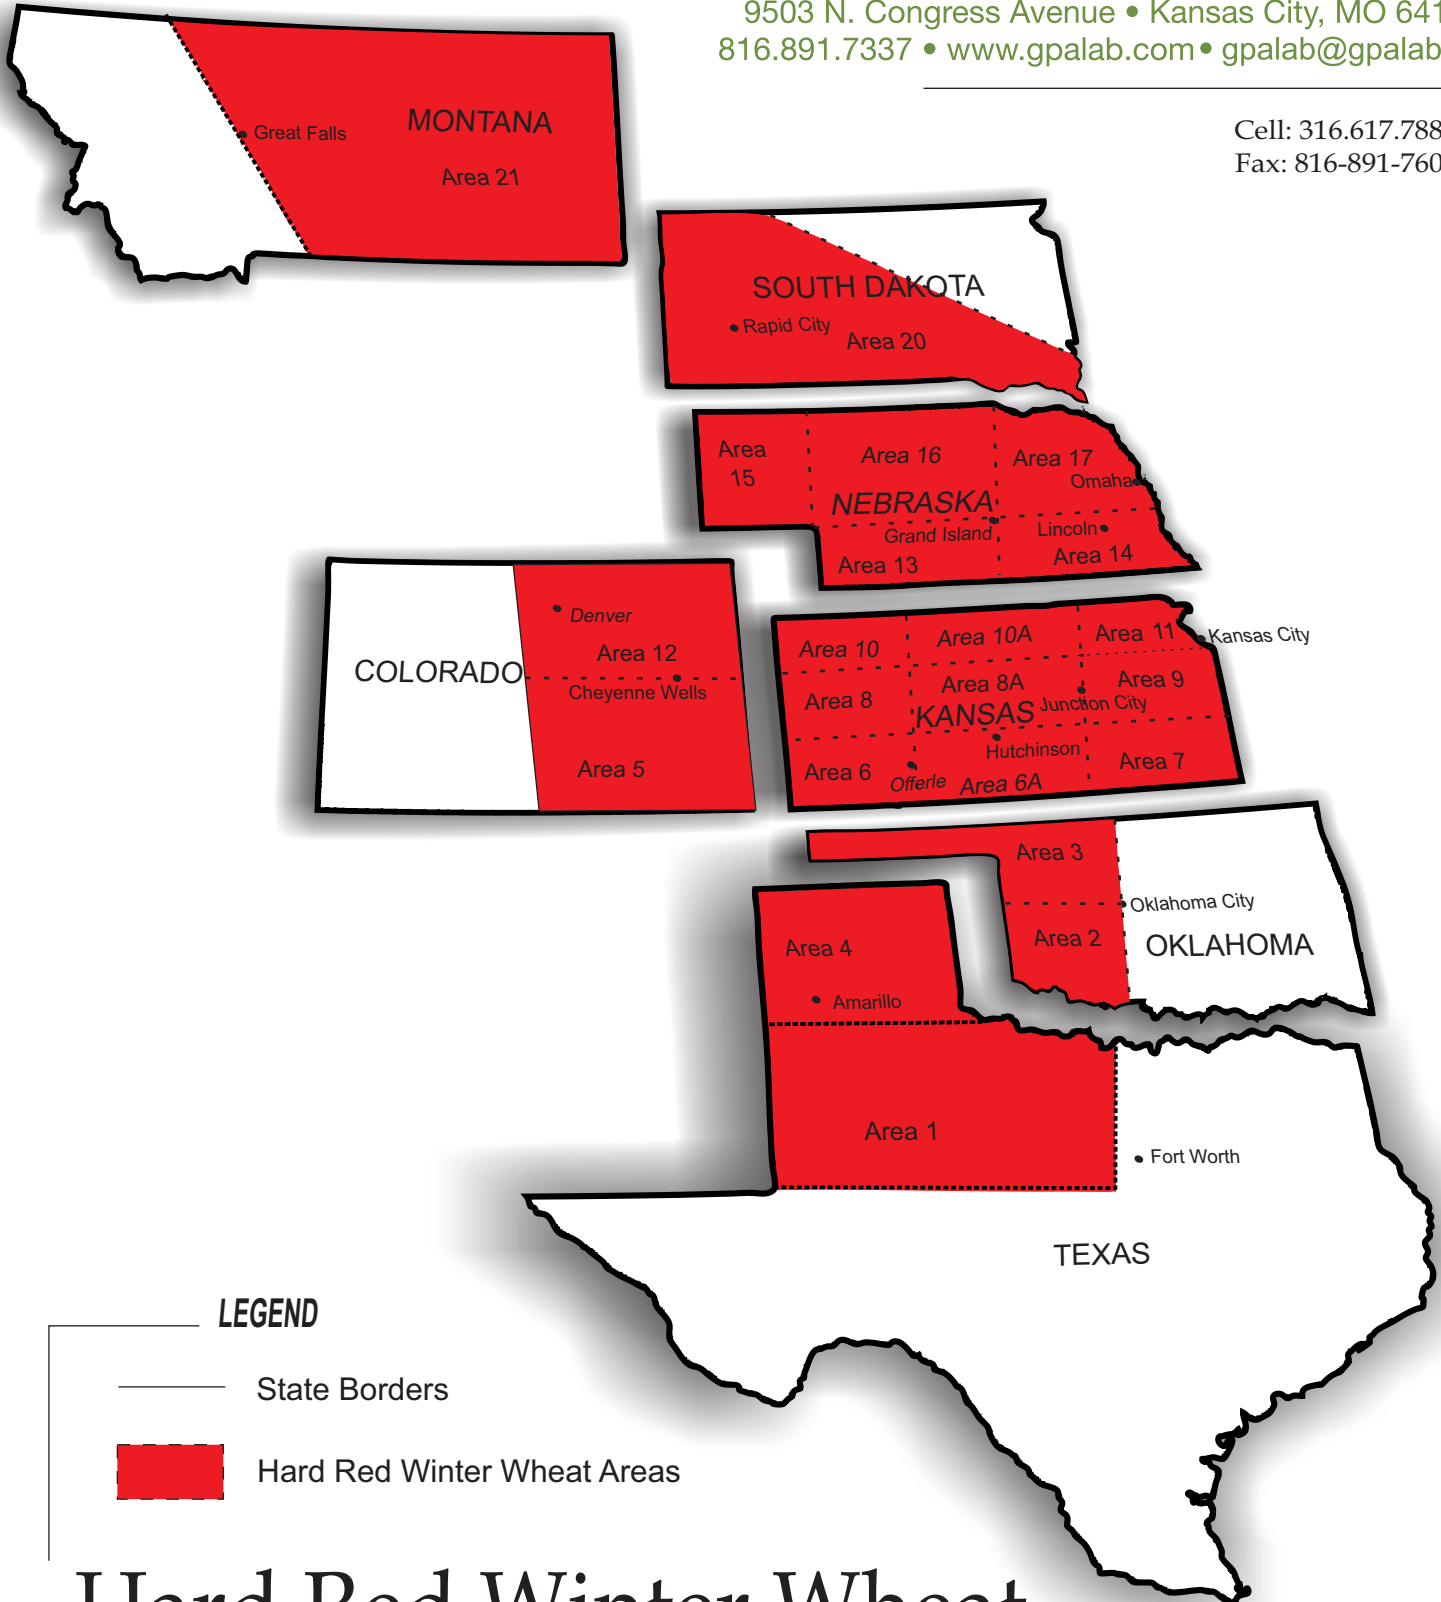

Great Plains[®]

Analytical Laboratory

9503 N. Congress Avenue • Kansas City, MO 64153
816.891.7337 • www.gpalab.com • gpalab@gpalab.com

Cell: 316.617.7883
Fax: 816-891-7606

LEGEND

- State Borders
- Hard Red Winter Wheat Areas

Hard Red Winter Wheat